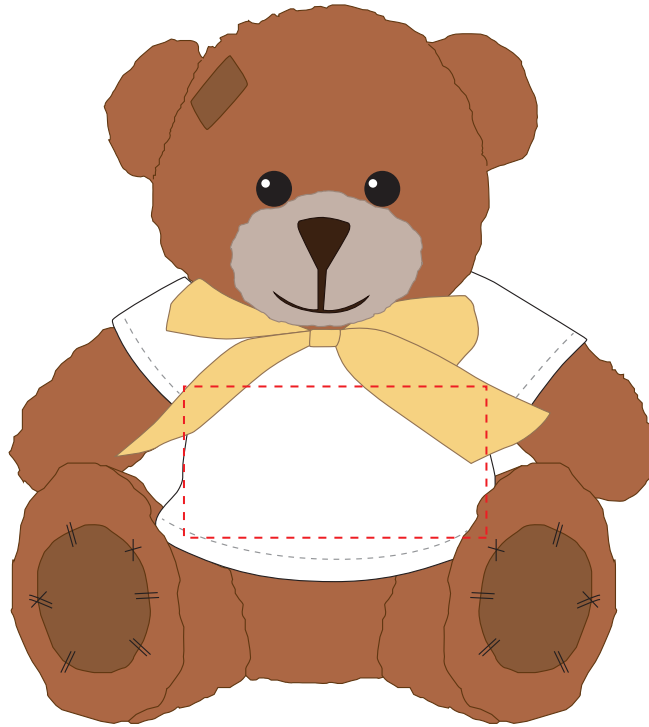

Your Ref:	Quantity:	Product Code: TB0003
Our Ref:	Version: 1	Product Colour: BROWN

PRINTING CONCERNS:**PRODUCT INFO:**

We stock this item in the following colours

**PANTONE REFERENCE(S)**

Full Colour Printing

ARTWORK SCALE 50%

ARTWORK SCALE 100%

Max print area: 80mm x 40mm

Product Image for visualisation
- colours may vary

The dashed line is to demonstrate print area and will not appear on your printed item

PLEASE NOTE: